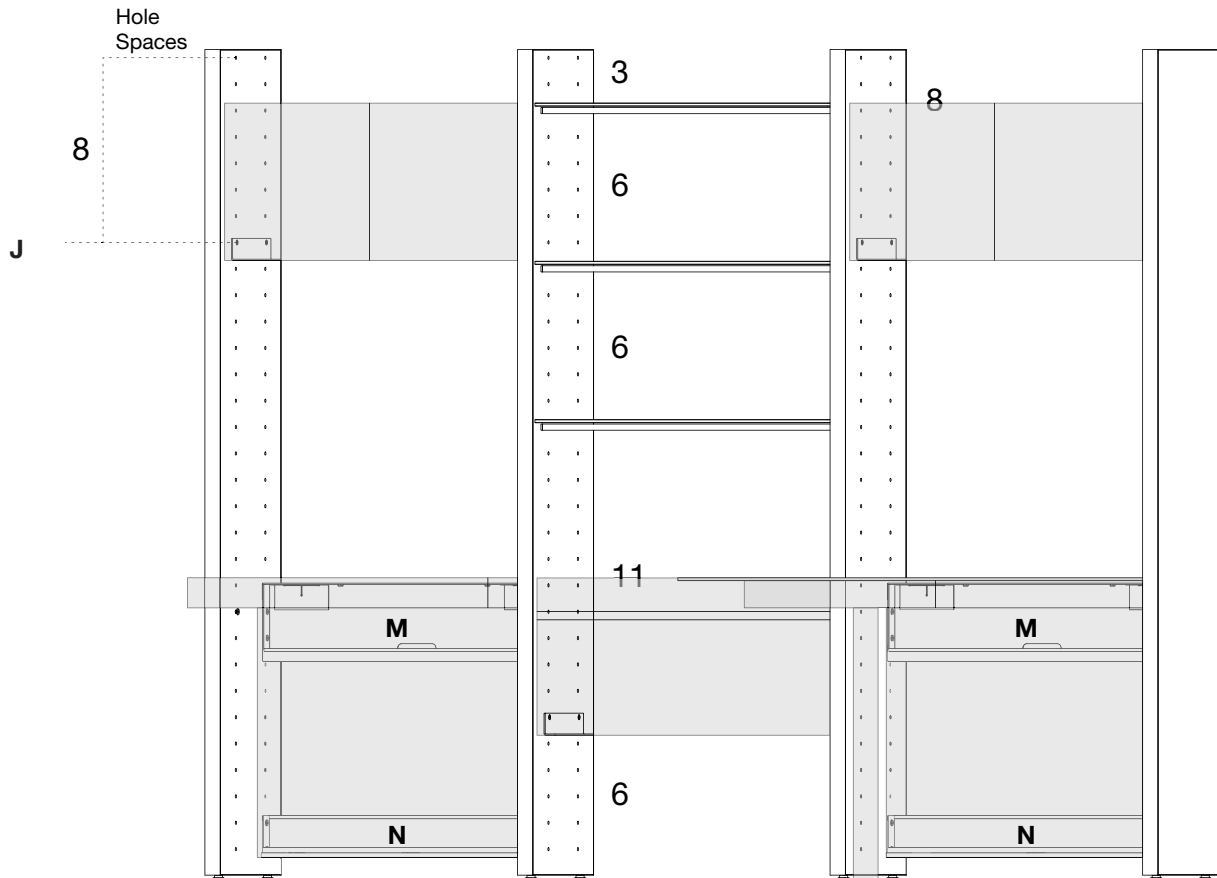

x 1

**15001**

E x 4

x 3

**15011**

J x 2  
K x 4  
L x 8

x 2

**15041**

S x 1  
T x 1  
U x 1  
M x 1  
N x 1  
P x 1  
O x 4  
E x 11  
Y x 2

x 1

**15040**

Q x 1  
R x 1  
M x 1  
N x 1  
P x 1  
O x 4  
E x 12

x 1

# Model Details

Double Spacing

27.25 in  
69.3 cm  
to Bracket Template

TOP VIEW