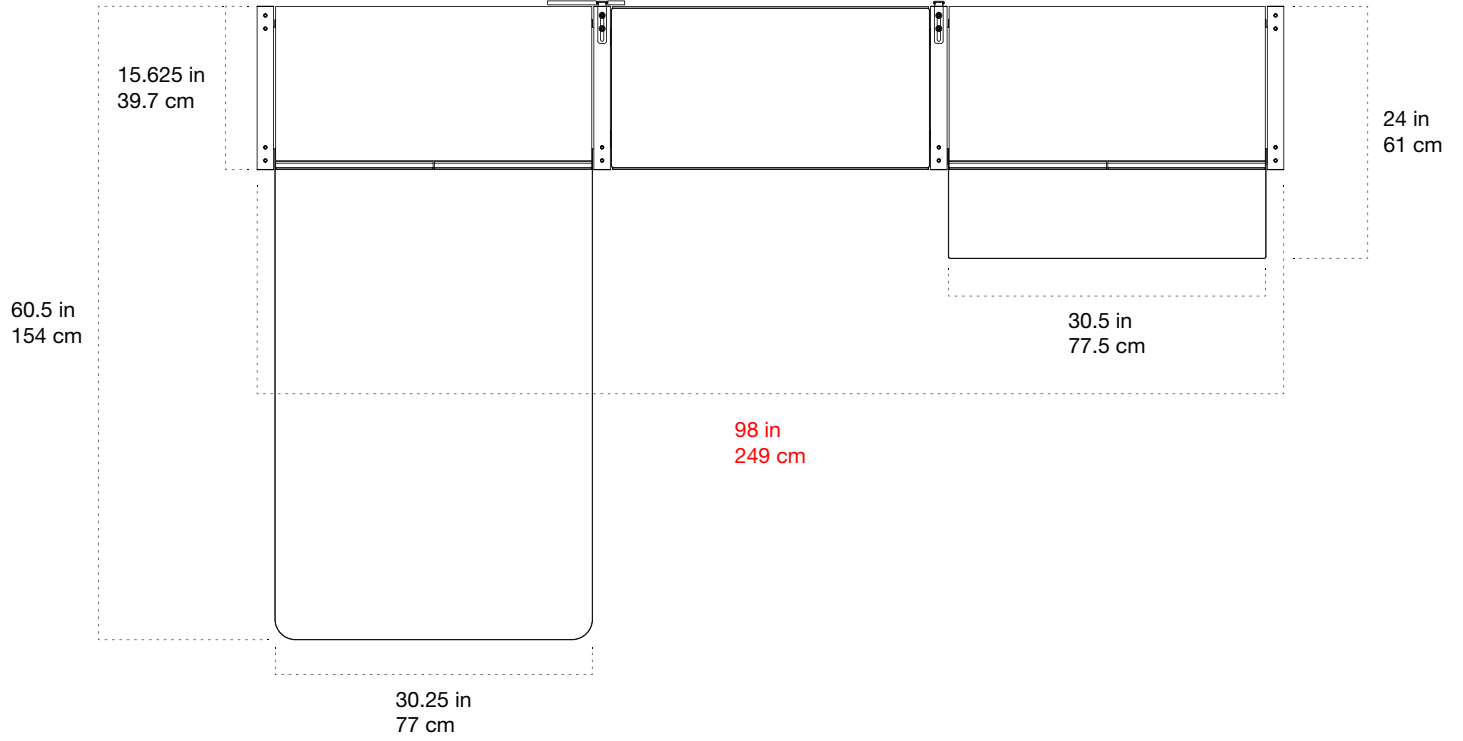

x 1

**15001**

E x 4

x 3

**15011**

J x 2  
K x 4  
L x 8

x 2

**15041**

S x 1  
T x 1  
U x 1  
M x 1  
N x 1  
P x 1  
O x 4  
E x 11  
Y x 2

x 1

**15040**

Q x 1  
R x 1  
M x 1  
N x 1  
P x 1  
O x 4  
E x 12

x 1

# Model Details

Double Spacing

27.25 in  
69.3 cm  
to Bracket Template

TOP VIEW