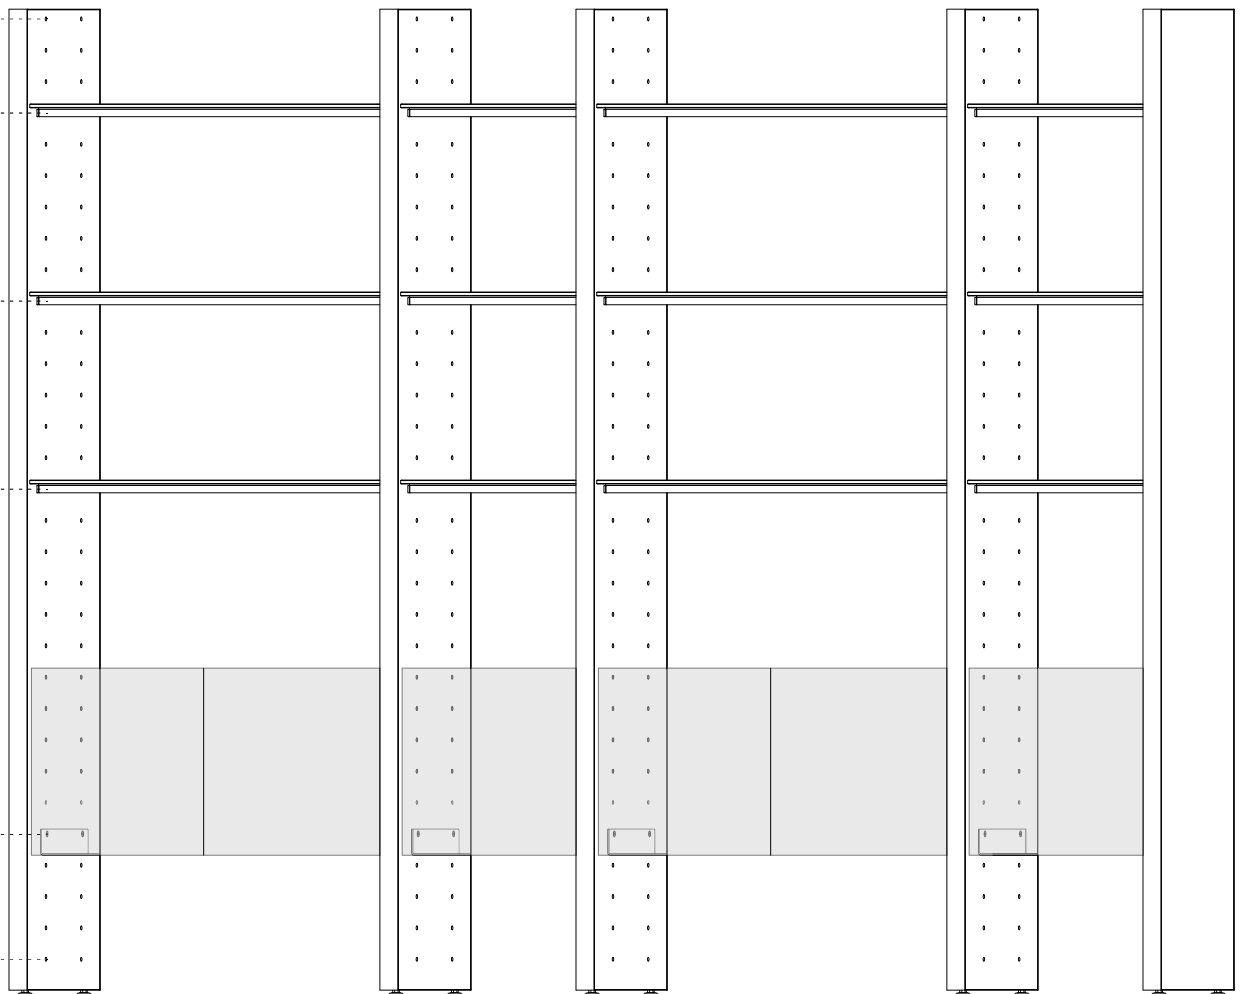

27.25 in
69.3 cm
to Bracket Template

Single Spacing

TOP VIEW

15.625 in
39.7 cm

100 in
254 cm

Hole
Spaces

4

6

6

11

J

5