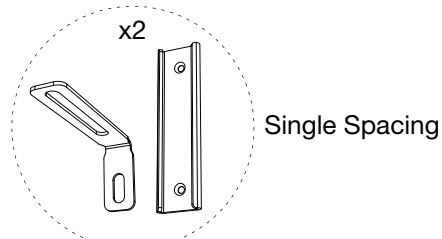

15011

- J x 2
- K x 4
- L x 8

x 2

15020

- A x 2
- B x 2
- C x 4
- D x 4
- E x 4
- F x 1
- G x 1
- H x 1
- I x 1
- X x 4

SEMBLANCE
BRACKET TRUSS
BDI
FLOOR

x 1

15000

- x 1
- E x 4

x 6

15001

- x 1
- E x 4

x 6

15025

x 3

Model Details

27.25 in
69.3 cm
to Bracket Template

Single Spacing

TOP VIEW

15.625 in
39.7 cm

100 in
254 cm

Hole
Spaces

4

6