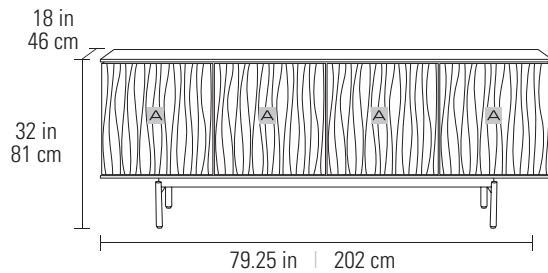

TANAMI Contrasting straight lines with carved, flowing patterns, the stunning Tanami credenza is a standout. At home in any room, the credenza's versatile storage is designed to keep contents organized and out of view. The cabinet also features wire management and integrated ventilation, allowing it to serve as the foundation of a small media system.

TANAMI™

DESIGN **MATTHEW WEATHERLY**

- Sculpted cabinet floats on elegant polished chrome legs
- Doors conceal four compartments, each with an adjustable shelf
- Cable management channels enable use with AV components

7109 CREDENZA

Recommended TV Size	up to 85"
Arena TV Mount Compatibility	N/A
Dimensions	32H x 79.25 x 18 in 81H x 202 x 46 cm
Component Capacity	8–12
Adjustable Shelf Increments	1.25 in 32 mm; 5 positions
Top Shelf Capacity	175 lbs 79 kg
Weight	176 lbs 80 kg

▲ Interior Compartment (x4)

Dimensions	19H x 19 x 16 in 49H x 48 x 41.5 cm
Adjustable Shelf Capacity	50 lbs 23 kg
Bottom Shelf Capacity	100 lbs 45 kg

Wire management channels and ventilated shelves allow the credenza to be used to support a large TV and compact media system.