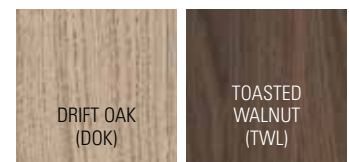

For the most up-to-date product specifications, visit www.bdiusa.com. BDI's products are protected by US patent, international patent, trade dress, and/or copyright laws. "Bevel" and BDI are trademarks of Becker Designed Inc. All rights reserved. Refer to current price list or contact BDI for specific model and finish availability. Materials and specifications subject to change without notice. BDI products are packaged with recyclable materials. ©2019, BDI