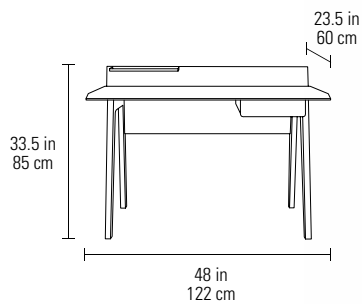

## 6743 DESK

Bevel's unique linoleum surface and softly angular design create a workspace that is both appealing and comfortable.

- Forbo linoleum writing surface
- Smooth angle on desk's edge provides ergonomic support while typing
- Mezzanine storage tray can be positioned anywhere along top tier
- Included wire wraps mount under the rear of the desk

Dimensions 33.5H x 48 x 23.5 in | 85H x 122 x 60 cm  
Weight 59 lbs | 26 kg

The Forbo linoleum top provides a warm touch and resilient finish, gaining a unique patina over time (see [bdiusa.com/forbo](http://bdiusa.com/forbo))