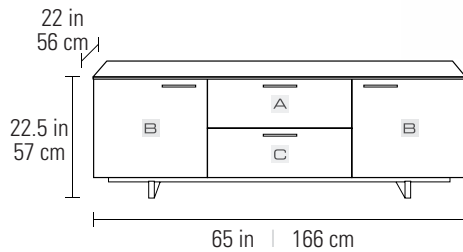

AVION® NOIR

DESIGN **BDI STUDIO**

8937 TRIPLE-WIDTH COMPARTMENT

- The included fabric panel converts center drawer front for speaker use, accommodating speakers up to 7.25" tall.
- Drawer can be removed for use with speakers up to 8.25" tall.
- Grey tinted glass doors span the front of the cabinet, concealing components yet allowing remote control use.

Recommended TV Size	up to 75"
Arena TV Mount Compatibility	9970 and 9972
Overall Dimensions (H x W x D)	22.5 x 65 x 22 in 57 x 166 x 56 cm
Component Capacity	5-7
Number of Adjustable Shelves	2
Adjustable Shelf Increments	1.25 in 32 mm; 6 positions
Top Shelf Capacity	200 lbs 91 kg
Weight	165 lbs 75 kg

Install the included fabric panel drawer front for use with a concealed center channel speaker. Shown with ARENA TV Mount 9970.

A Speaker/Media Drawer

Interior Dimensions (H x W x D)	7.25 x 22.75 x 15.5 in 18 x 58 x 40 cm
Drawer Capacity	40 lbs 18 kg
When Removed (H x W x D)	8.25 x 25 x 16.5 in 20 x 63 x 41 cm
Capacity (When Removed)	50 lbs 23 kg

B Side Component Compartment

Interior Dimensions (H x W x D)	16 x 18.5 x 20.5 in 41 x 47 x 52 cm
Adjustable Shelf Capacity	50 lbs 23 kg
Bottom Shelf Capacity	75 lbs 34 kg

C Center Component Compartment

Interior Dimensions (H x W x D)	7.25 x 25 x 16.5 in 18 x 63 x 42 cm
Bottom Shelf Capacity	75 lbs 34 kg